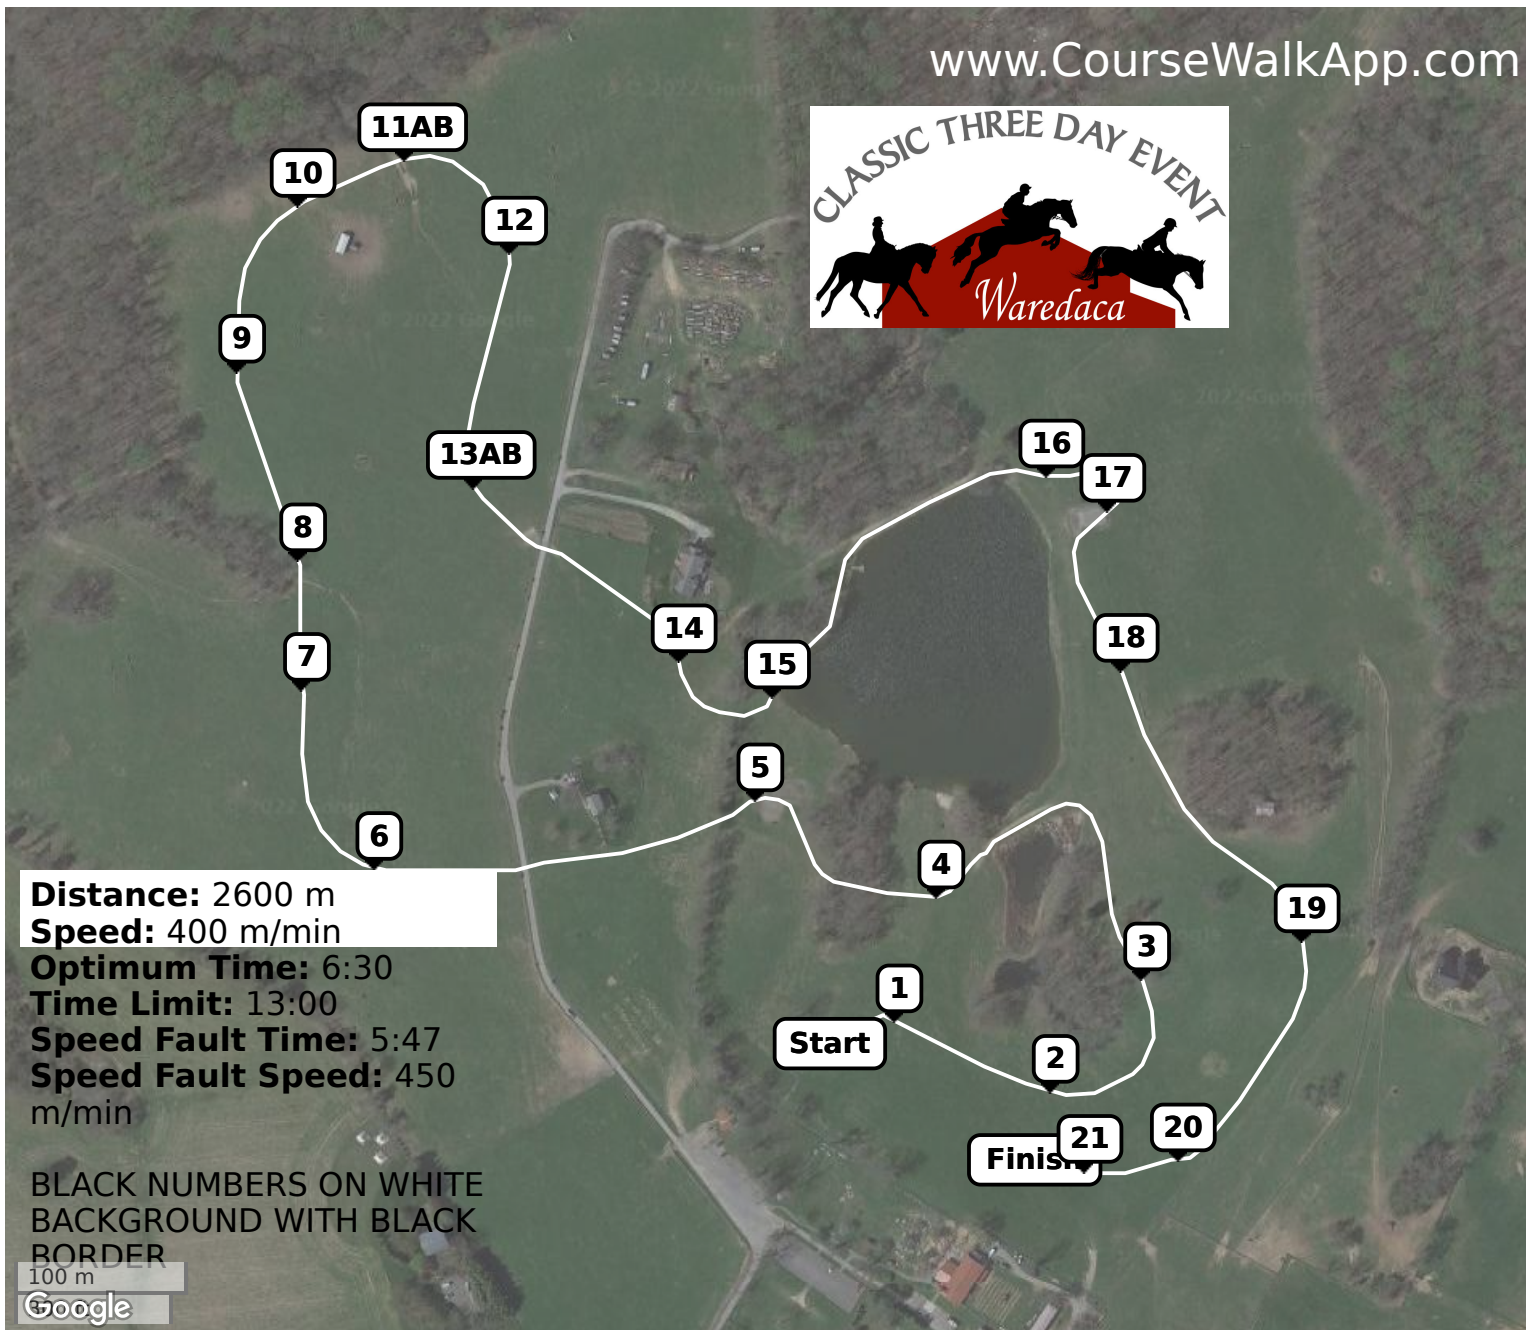

2022 WAREDACA FALL NOVICE CLASSIC XC/FINAL (ID: 32045) - Novice

www.CourseWalkApp.com

Distance: 2600 m
Speed: 400 m/min
Optimum Time: 6:30
Time Limit: 13:00
Speed Fault Time: 5:47
Speed Fault Speed: 450 m/min

BLACK NUMBERS ON WHITE
 BACKGROUND WITH BLACK
 BORDER

100 m

- 1** FEEDER
- 2** AUTUMN LOG
- 3** HILLSIDE LOG
- 4** LAKESIDE BENCH
- 5** PUDDLE SPLASH
- 6** SHEEPSHED
- 7** PALISADE
- 8** SWALE
- 9** CHEVRON
- 10** HALF ROUND ROLLTOP
- 11AB** HALF A COFFIN
- 12** BRUSH PALISADE
- 13AB** TURNING TABLES
- 14** MOUND /BLACK STRIPED ALTERNATIVE
- 15** ROLLTOP
- 16** BOATHOUSE
- 17** WHITE WATER/BLACK STRIPE ALTERNATIVE
- 18** PRODUCE STAND
- 19** CORNER/BLACK STRIPE ALTERNATIVE
- 20** TOPPER
- 21** WAREDACA