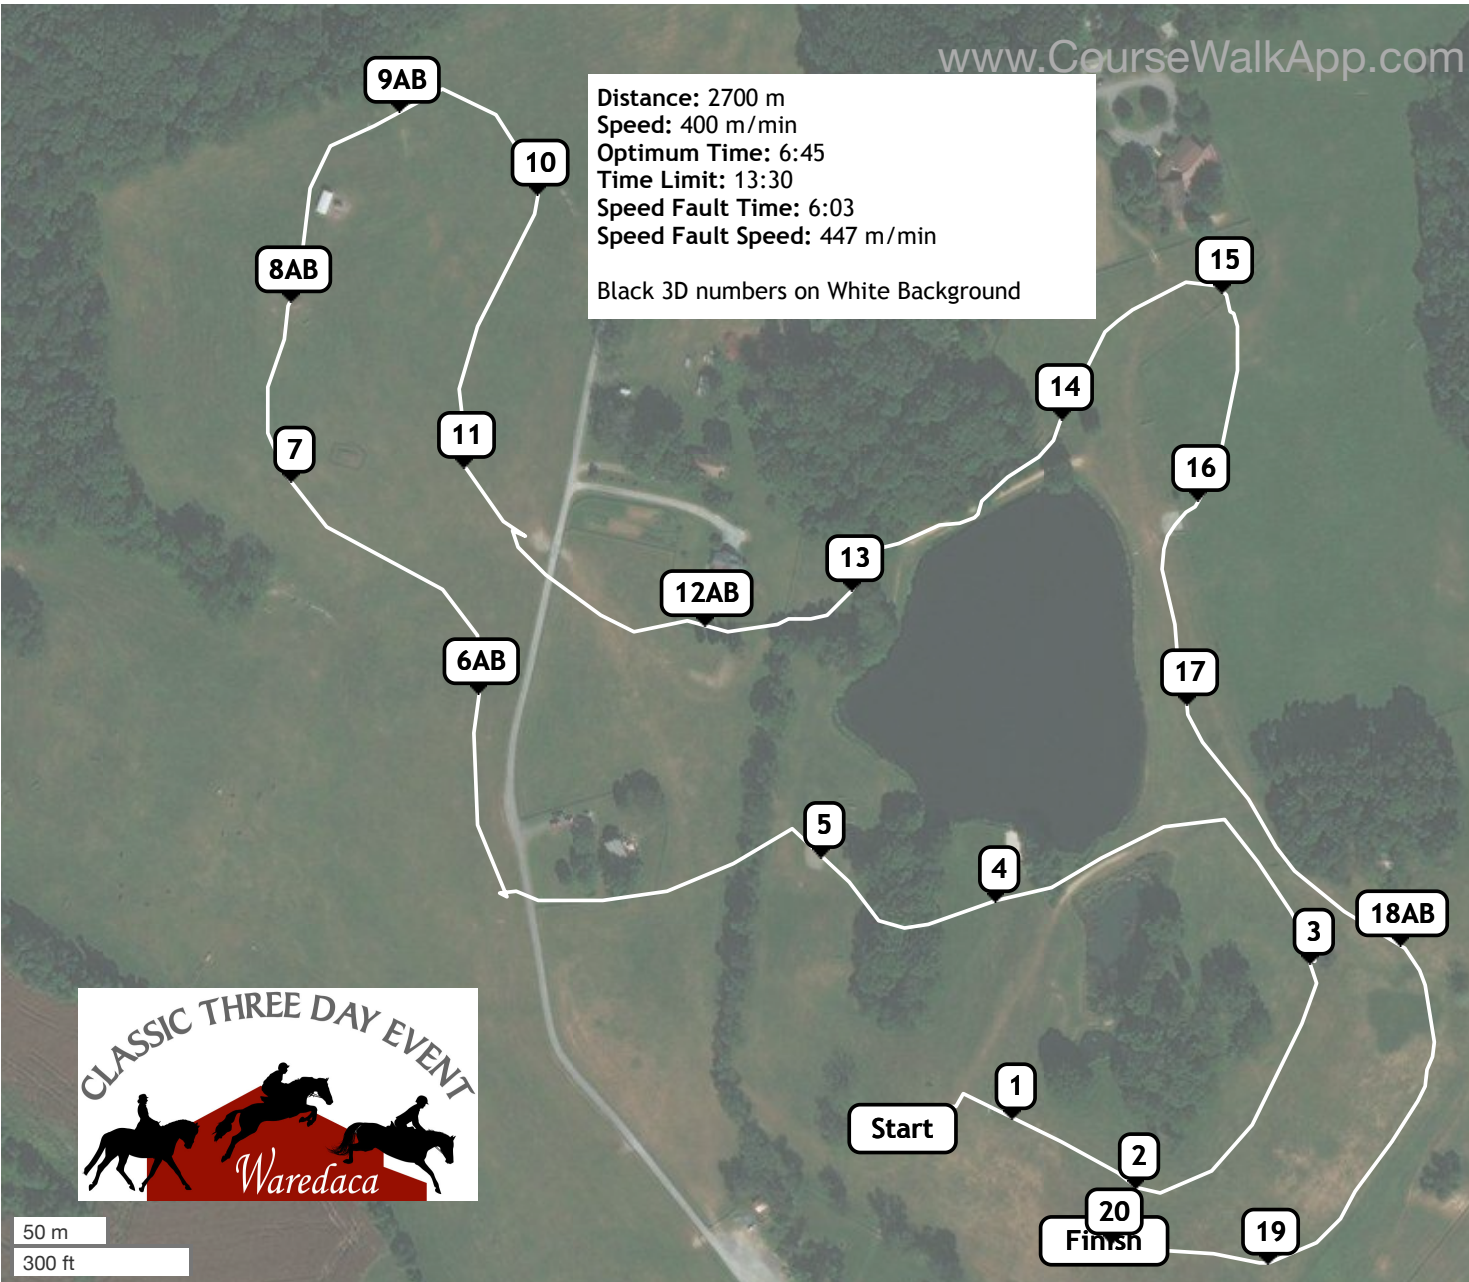

2020 Novice Classic Three Day Phase D Cross Country (ID: 21811) - Novice

- 1** Festive Feeder
- 2** Autumn Log
- 3** Down the Hill Palisade
- 4** Lakeside Bench
Puddle Splash
- 5** Entrance is part of the Test
- 6AB** Turning Tables
- 7** Jump and Drop
- 8AB** Mound
- 9AB** Sleepy Hollow Coffin
- 10** Purina Stand
- 11** Sheepshed BAAAA
- 12AB** Roller Coaster
- 13** Fall Topper
- 14** Dam Log
- 15** Trakehner
Whitewater
- 16** Splash Black Stripe
- 17** Beachfront Chevron
- 18AB** Bricktop to Corner
- 19** A Hook Wannabe
Waredaca
- 20** Brewing Company